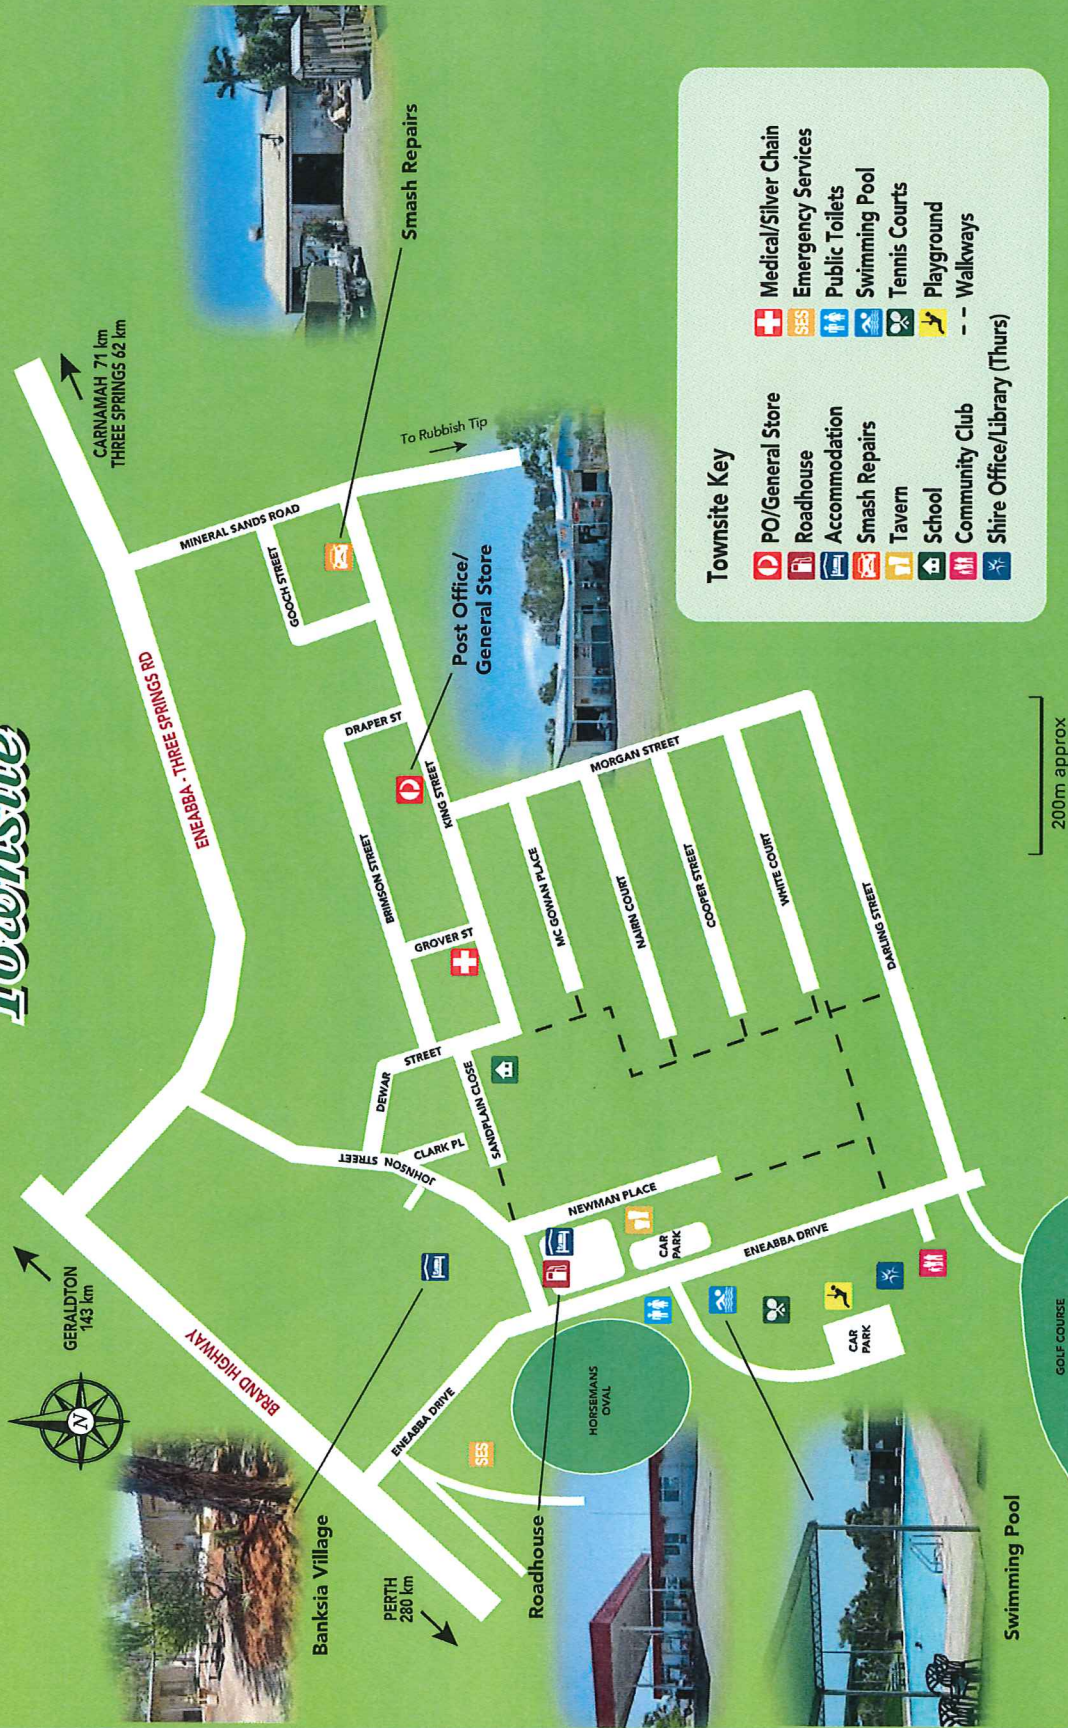

Eneabba Townsite

Townsite Key

	PO/General Store		Medical/Silver Chain
	Roadhouse		Emergency Services
	Accommodation		Public Toilets
	Smash Repairs		Swimming Pool
	Tavern		Tennis Courts
	School		Playground
	Community Club		Walkways
	Shire Office/Library (Thurs)		